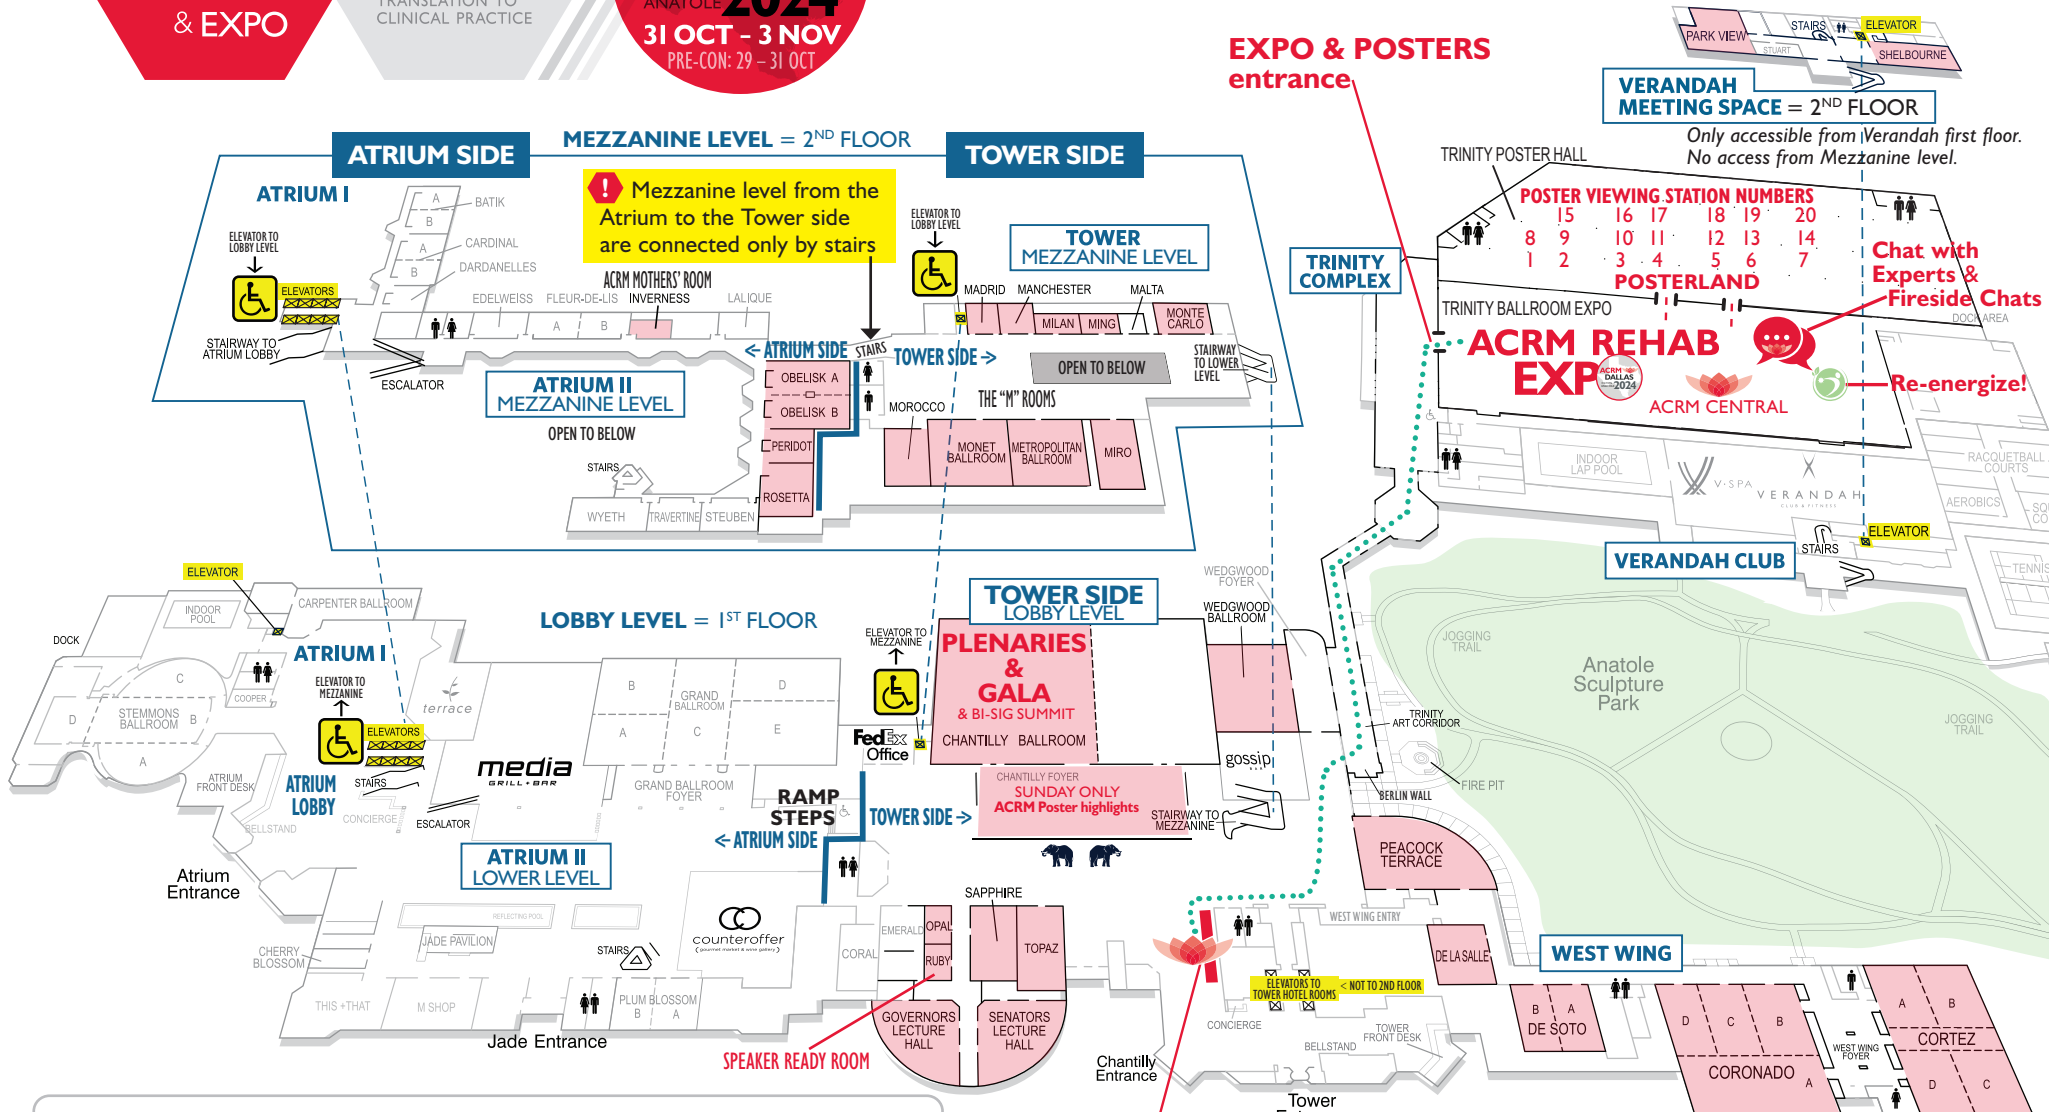

PROGRESS IN REHABILITATION RESEARCH
TRANSLATION TO CLINICAL PRACTICE

HILTON ANATOLE FLOORPLAN

..... Path to from registration to ACRM REHAB EXPO & POSTERS

NOTE The Hilton Anatole has two distinct sides: the **ATRIUM** and the **TOWER** sides as well as other regions called **TRINITY**, **WEST WING** and **VERANDAH** — each section is noted above in **BLUE** and enclosed in rectangles.

- ACRM conference activities are largely on the TOWER side. Spaces in use by ACRM this week are shaded in the floorplan above.
- Last minute room changes are possible. Please use the ACRM App [ACRM.org/app](https://www.acrm.org/app) and the Online Program [ACRM.org/op](https://www.acrm.org/op) for the latest.
- To access ATRIUM side rooms without stairs (Obelisk A/B, Peridot, Rosetta), go to the ATRIUM lobby level and take elevators to 2nd floor.
- For assistance, please visit the ACRM registration desk or email: MemberServices@ACRM.org.

ACRM Registration Desk
Check-in & ACRM Info & Help

Floorplan provided by Hilton Anatole and customized by ACRM.
Map is not to scale.